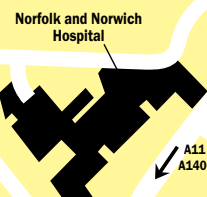

Norwich City Centre

200 Yards
200 Metres

Car parks	
Pedestrian streets	
Access for loading	
One way street	
Toilet	
Accessible toilet	
Green badge parking	
Viewpoint	
Church	
Tourist information centre	
City wall	
Footpath	
Shopmobility	